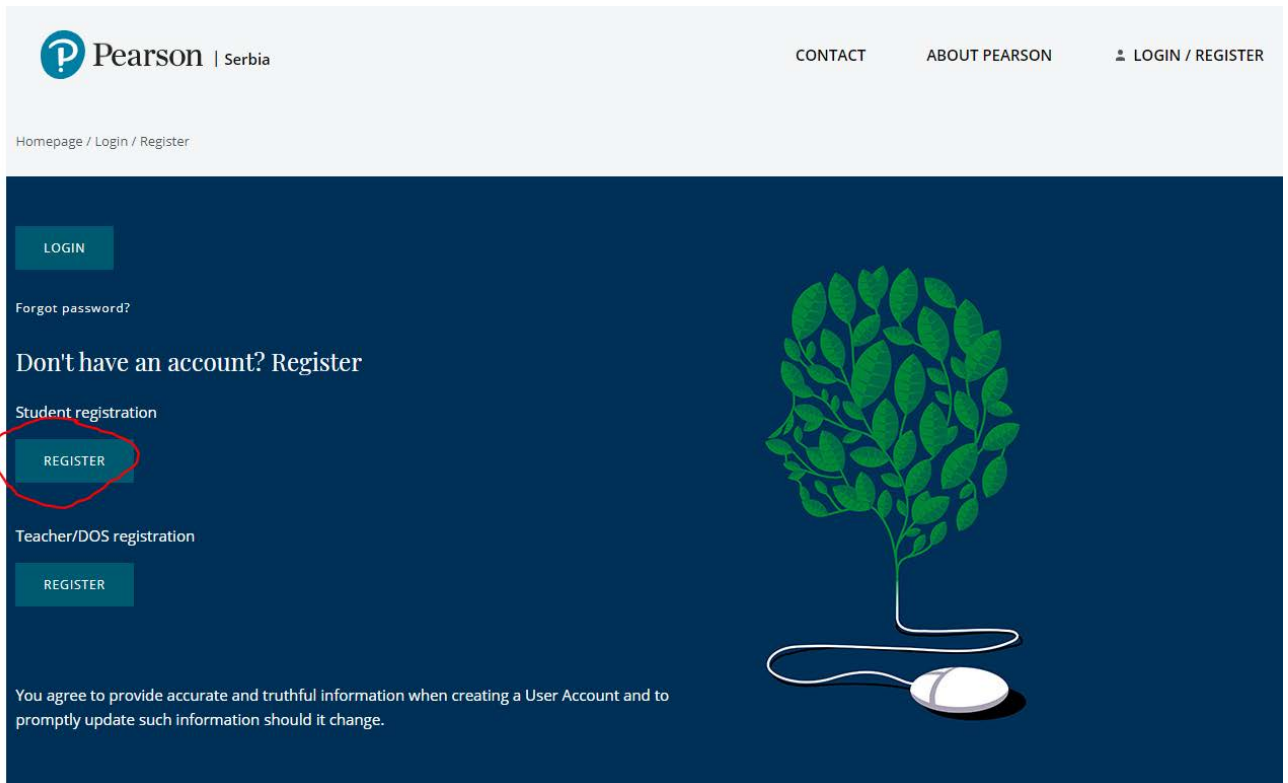

3. Kliknite na "REGISTER" ispod "Student registration"

4. Izaberite tip naloga sa padajućeg menija i upišite svoje osnovne podatke i osmislite lozinku za eDesk: